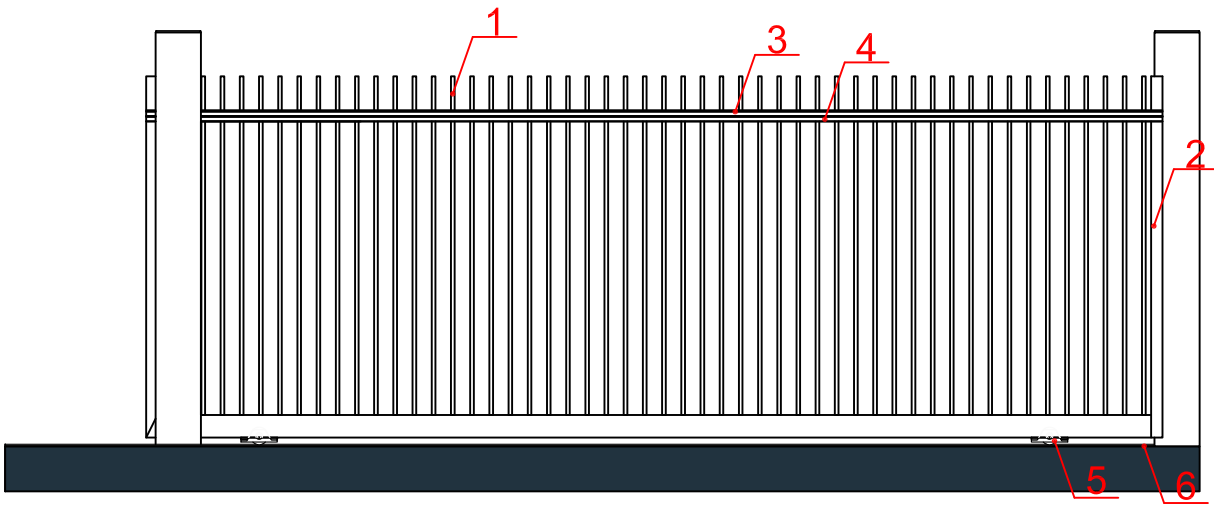

ONLINE FENCE SUPPLIES PTY LTD
BLADE SLIDING GATE

**ONLINE
FENCE SUPPLIES**
SHOPPING FOR FENCES MADE EASY
www.onlinefencesupplies.com.au

NO.	1	2	3	4	5	6	7	8
IMAGE								
NAME	CONCRETE STRIP FOOTING	GATE STILE	GUIDE TRACK	COVER STRIP	WHEEL	BOLT ON TRACK	CONNECTOR FOR BOLT ON TRACK	SELF DRILLING SCREW

NO.	9	10	11	12	13	14	15
IMAGE							
NAME	MASONRY NAIL	MASONRY FASTENER SLEEVE	SLIDE GUIDE	SLIDE GUIDE BLOCK	SCREW	DYNA BOLT	BOLT ON STOP