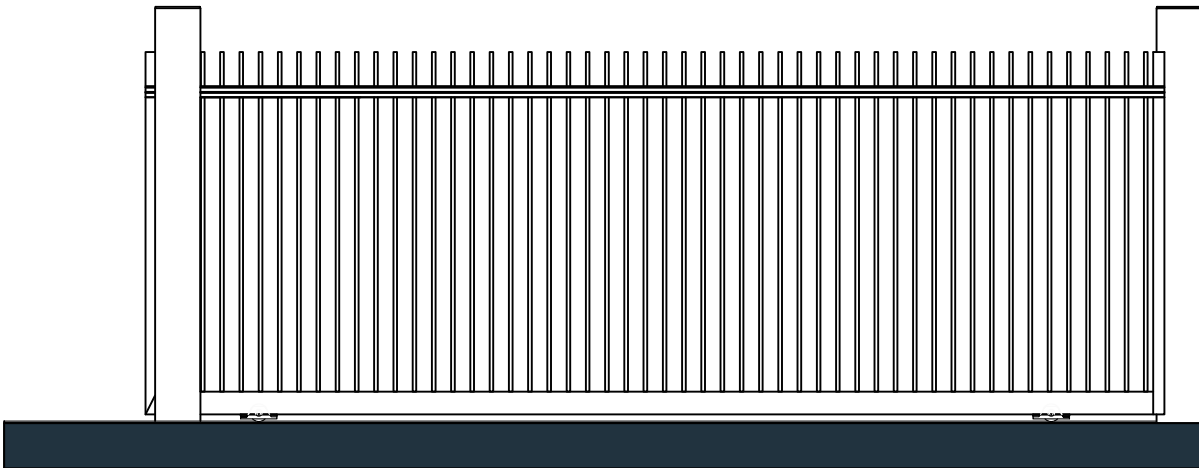

ONLINE FENCE SUPPLIES PTY LTD
BLADE SLIDING GATE

**ONLINE
FENCE SUPPLIES**
SHOPPING FOR FENCES MADE EASY
www.onlinefencesupplies.com.au

NO.	1	2	3	4	5	6	7	8
IMAGE								
NAME	CONCRETE STRIP FOOTING	GATE STILE	GUIDE TRACK	COVER STRIP	WHEEL	BOLT ON TRACK	CONNECTOR FOR BOLT ON TRACK	SELF DRILLING SCREW

NO.	9	10	11	12	13	14	15
IMAGE							
NAME	MASONRY NAIL	MASONRY FASTENER SLEEVE	SLIDE GUIDE	SLIDE GUIDE BLOCK	SCREW	DYNA BOLT	BOLT ON STOP